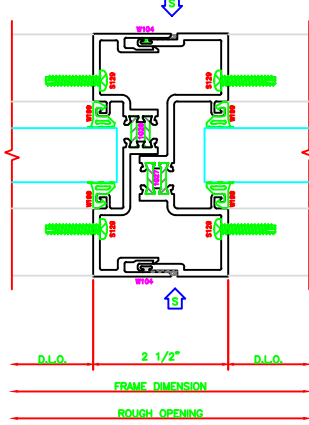

400	JAMB
	403
	SCREW SPLINE

600	VERTICAL
	403
	SCREW SPLINE

601	EXPANSION VERTICAL
	403
	SCREW SPLINE

401	JAMB
	403
	SCREW SPLINE

101	O.G. HEAD
	403
	SCREW SPLINE

501	O.G. HORIZONTAL
	403
	SCREW SPLINE

201	O.G. SILL
	403
	SCREW SPLINE