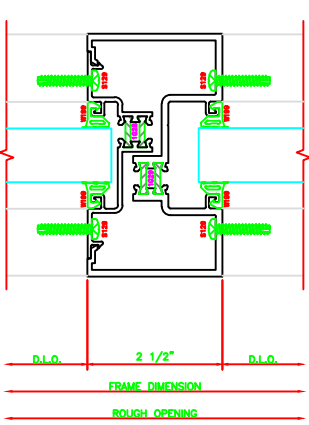

400	JAMB
	403
	SCREW SPLINE

600	VERTICAL
	403
	SCREW SPLINE

601	EXPANSION VERTICAL
	403
	SCREW SPLINE

401	JAMB
	403
	SCREW SPLINE

101	O.G. HEAD
	403
	SCREW SPLINE

501	O.G. HORIZONTAL
	403
	SCREW SPLINE

201	O.G. SILL
	403
	SCREW SPLINE