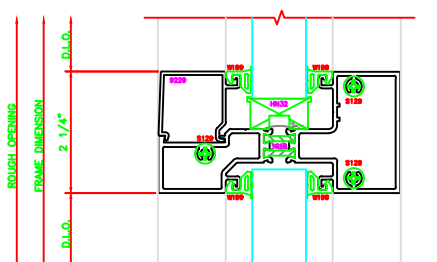

400	JAMB
	403
	SCREW SPLINE

600	VERTICAL
	403
	SCREW SPLINE

601	EXPANSION VERTICAL
	403
	SCREW SPLINE

401	JAMB
	403
	SCREW SPLINE

101	O.G. HEAD
	403
	SCREW SPLINE

501	O.G. HORIZONTAL
	403
	SCREW SPLINE

201	O.G. SILL
	403
	SCREW SPLINE