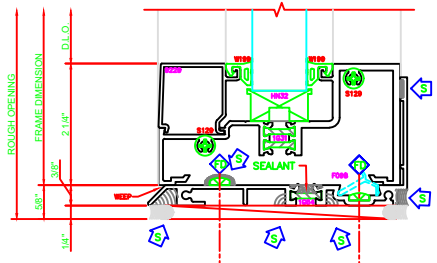

400	JAMB
	403
	SCREW SPLINE

600	VERTICAL
	403
	SCREW SPLINE

601	EXPANSION VERTICAL
	403
	SCREW SPLINE

401	JAMB
	403
	SCREW SPLINE

101	O.G. HEAD
	403
	SCREW SPLINE

501	O.G. HORIZONTAL
	403
	SCREW SPLINE

201	O.G. SILL
	403
	SCREW SPLINE